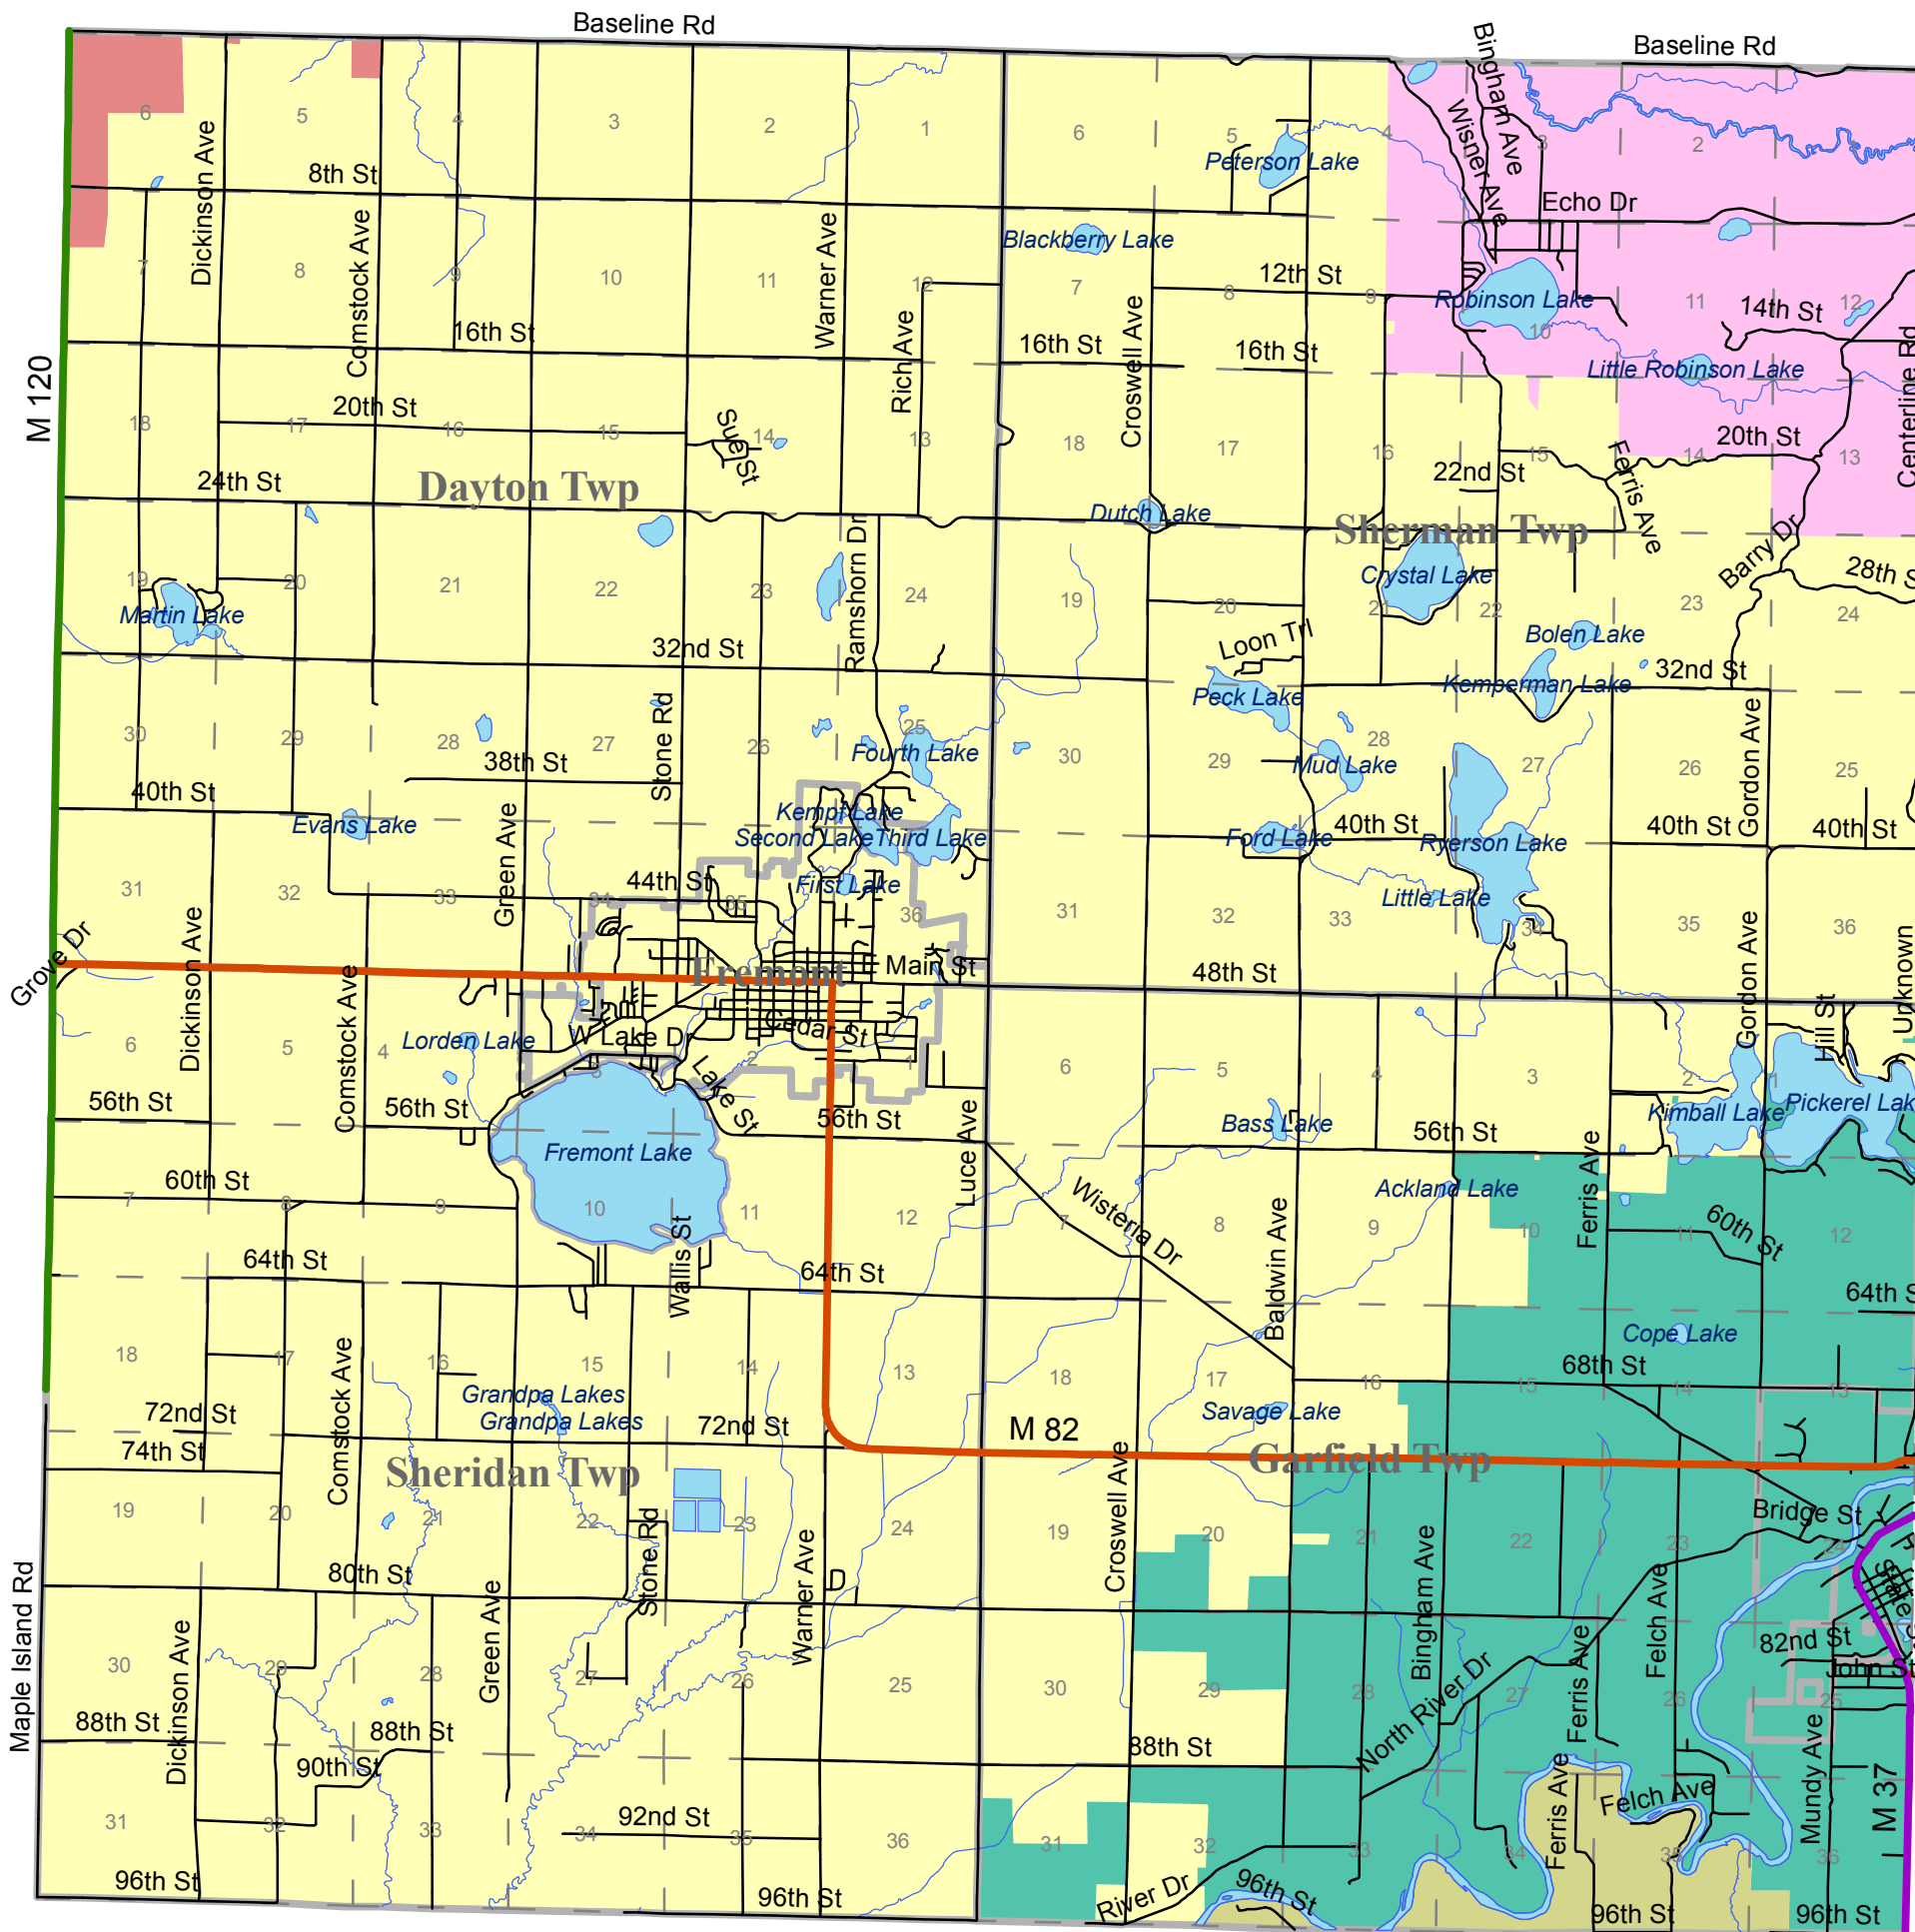

Fremont Area School Districts

- Jurisdiction Boundary
- Lakes
- Streams
- Section Line
- M 120
- M 37
- M 82
- Roads

- School Districts**
- Fremont Public School District
 - Grant Public School District
 - Hesperia Community Schools
 - Newaygo Public School District
 - White Cloud Public Schools

Source:
Michigan Center for Geographic Information,
Department of Information Technology

Map Produced September 2005 by:

Funding Provided by: