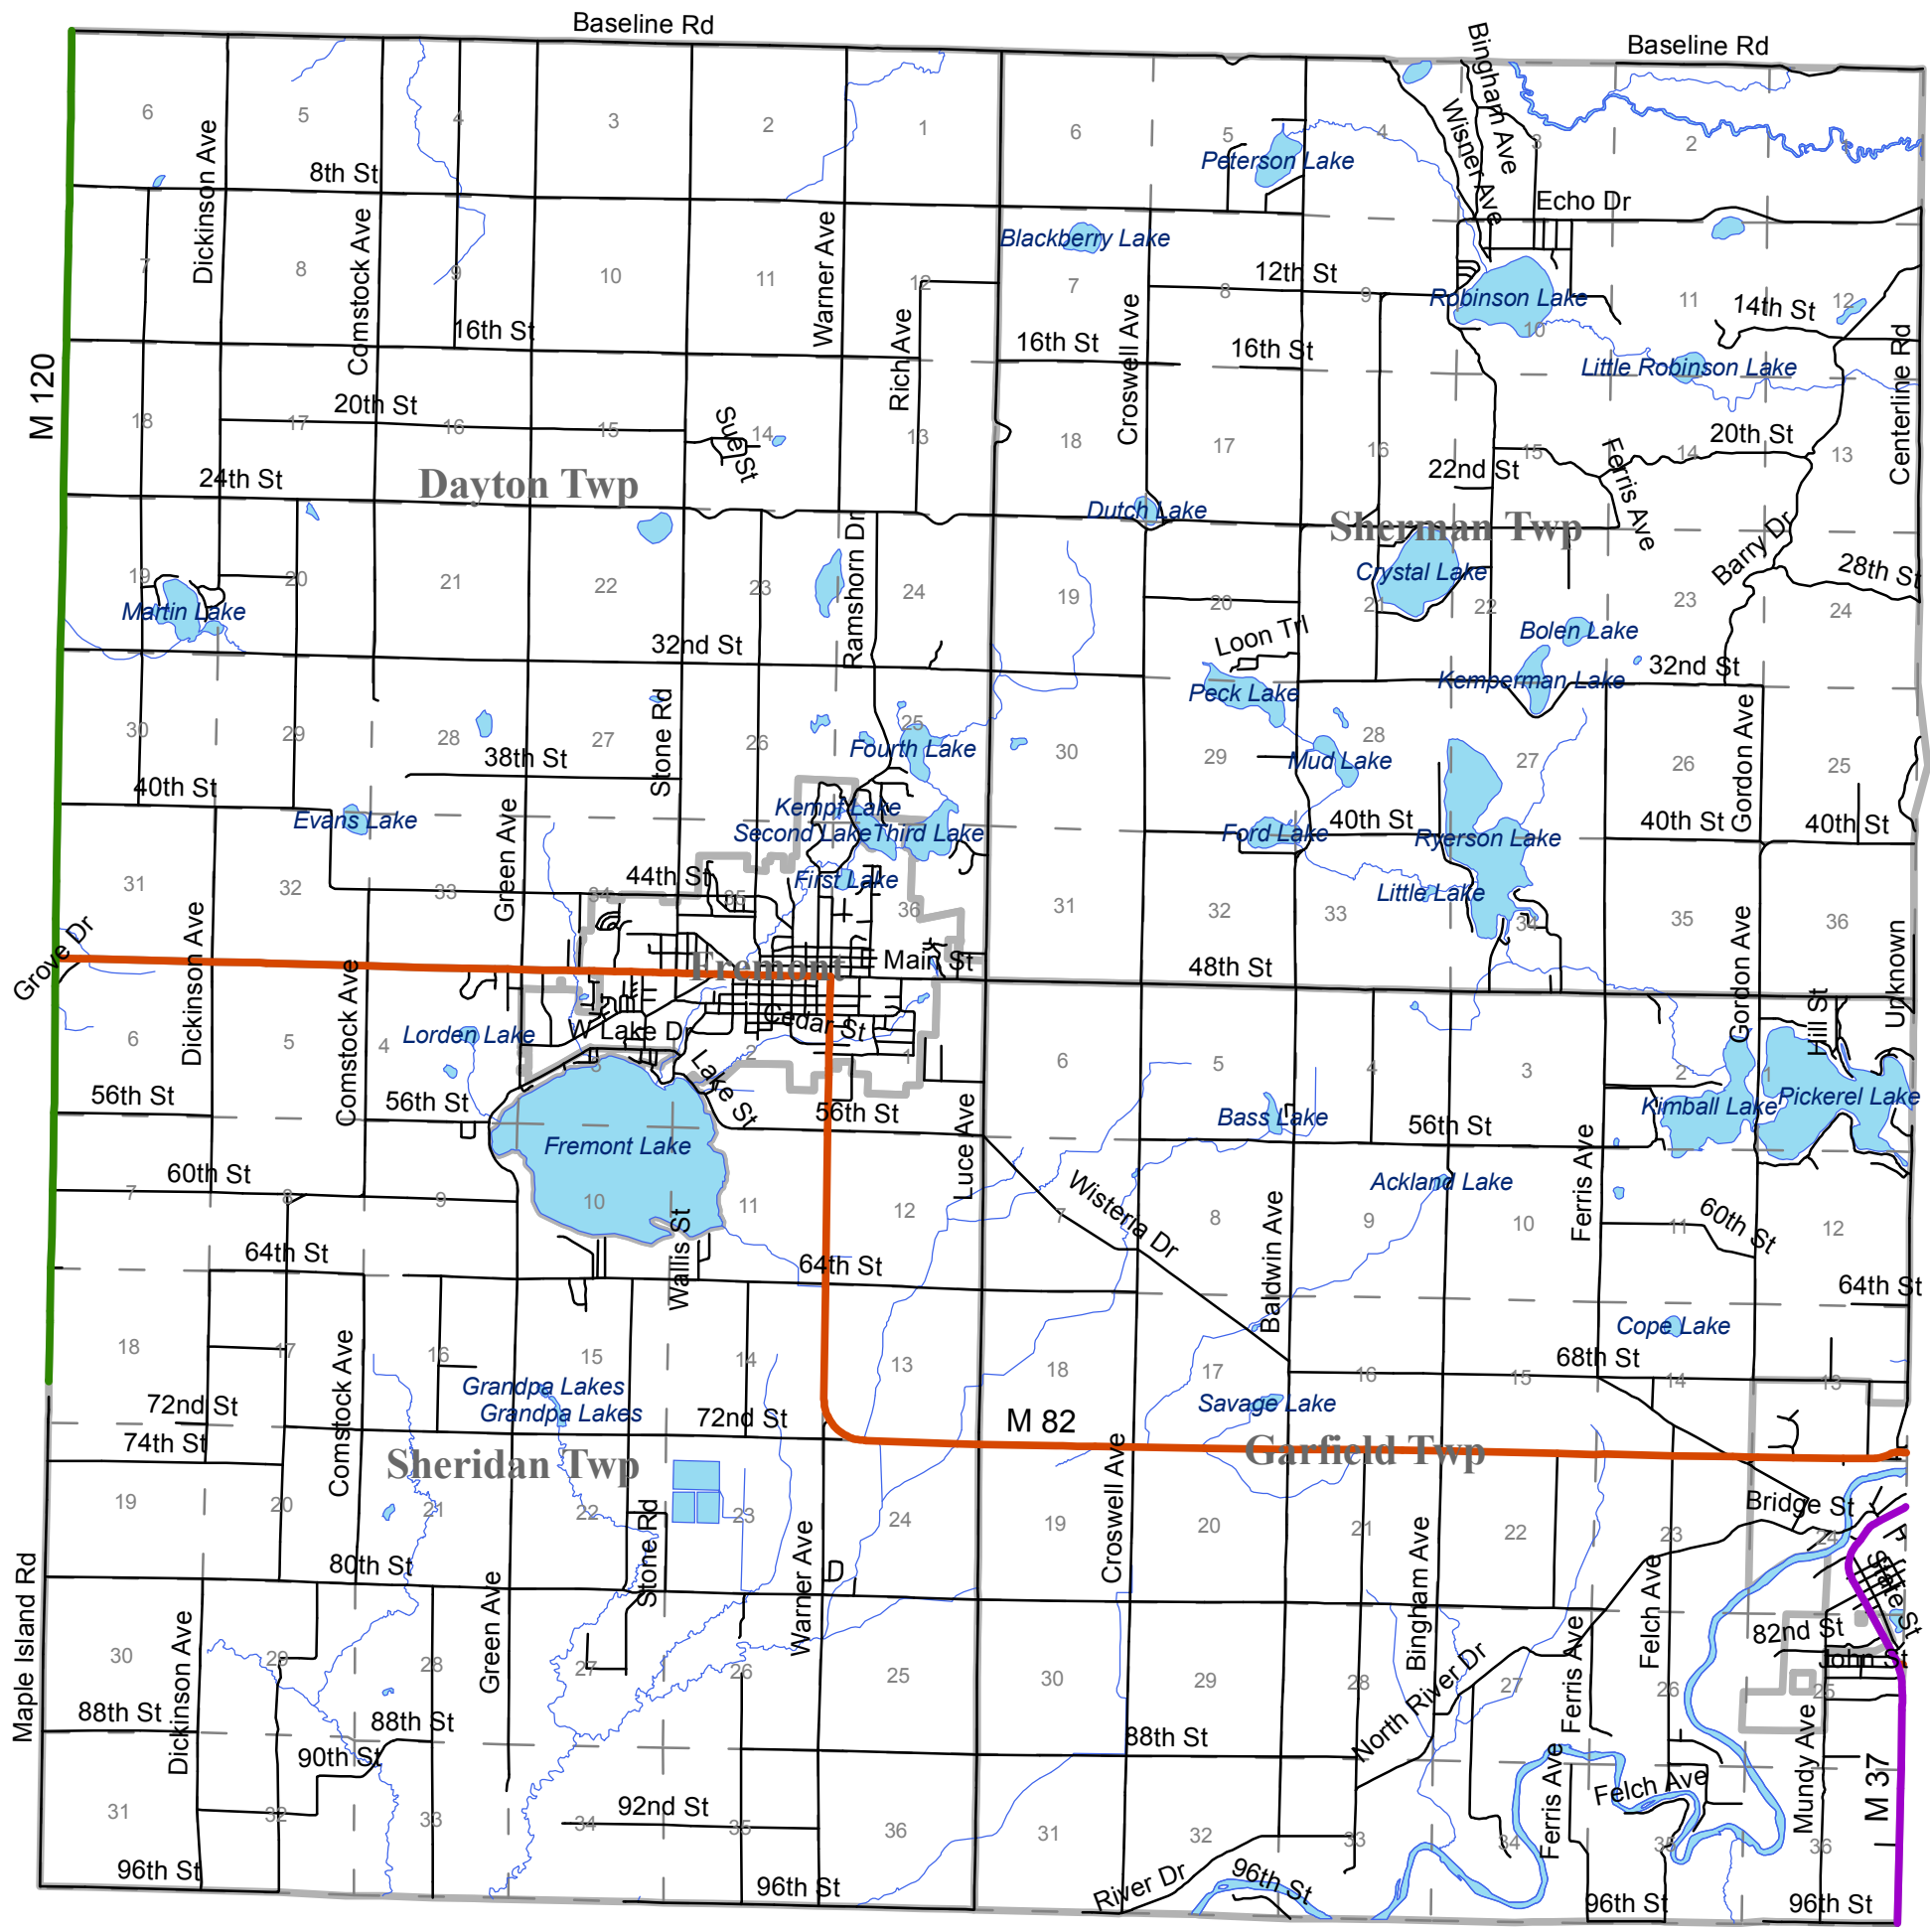

Fremont Area Base Map

-  Jurisdiction Boundary
-  Lakes
-  Streams
-  Section Line
-  M 120
-  M 37
-  M 82
-  Roads

Source:

Michigan Center for Geographic Information,
Department of Information Technology

Map Produced September 2005 by:

Funding Provided by: